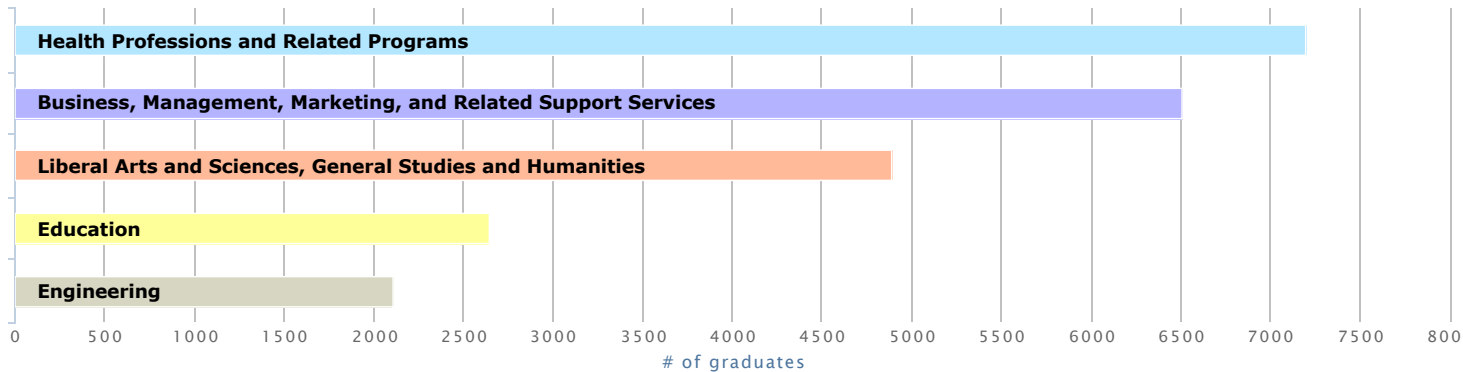

Top 5 Programs by number of graduates